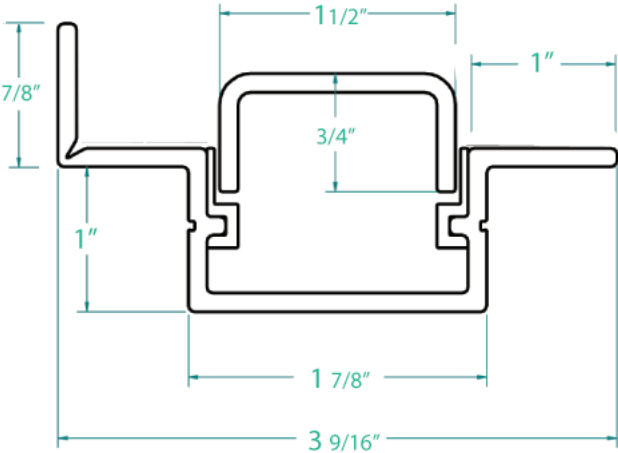

AIW 026-EXP 48 inch

The grate in the AIW 026-EXP kit is 46 3/16" long

The grate if used as a tile tray with end caps is approx. 47 3/4" long

The collection channel with the end stops but excluding the flanges is 47 1/2" long x 2 1/8" wide