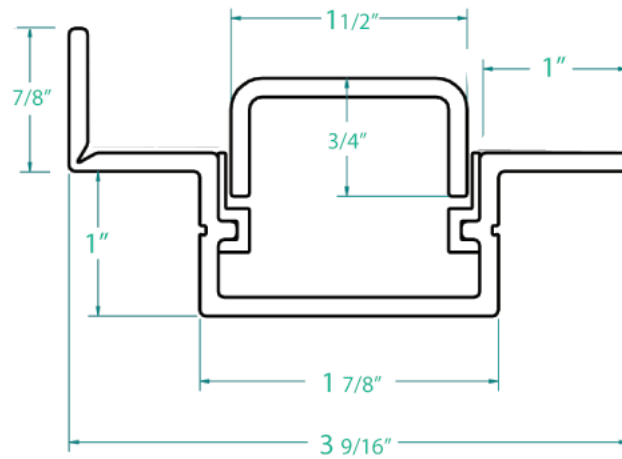

AIW 029-EXP 36 inch

The grate in the AIW 029-EXP kit is 33 1/4" long

The grate if used as a tile tray with end caps is approx. 33 9/16" long

The collection channel with the end stops but excluding the flanges is 34 3/4" long x 2 1/8" wide.